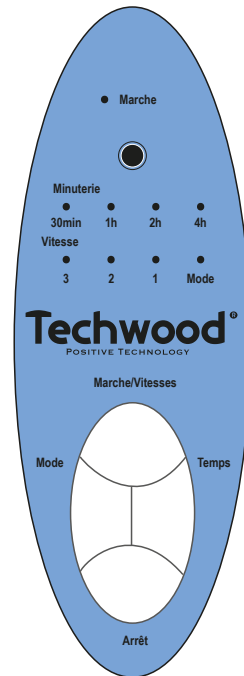

50mm

Techwood®

POSITIVE TECHNOLOGY

SILKSCREEN

REMOTE CONTROL & CONTROL PANEL

BACKGROUND IN BLUE 7453C

TEXT IN BLACK, BUTTONS ON REMOTE IN BLACK

BUTTONS ON PANEL IN WHITE

Minuteur
M/Vitesse
Mode
Arrêt

FAN

Techwood LOGO IN BLACK

SIZE IS AT LEAST 50 mm LONG

Techwood®

POSITIVE TECHNOLOGY

50mm